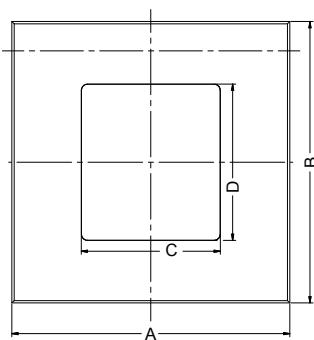

### Dimensions / Abmessungen

TYPE	P[W]	Light Source	Φ [lm]	Weight [kg]	Color
KUBIK IN LED K	1x1,7 W (3 W)	LED	830/840	0,60	White
KUBIK IN LED K	2x1,7 W (5 W)	LED	124/152	0,60	White
KUBIK IN LED K	3x1,7 W (7 W)	LED	248/304	0,60	White
KUBIK IN LED K	4x1,7 W (10 W)	LED	372/456	0,60	White
KUBIK IN LED P	4x1,7 W (10 W)	LED	496/608	0,60	White
KUBIK IN LED P	6x1,7 W (13 W)	LED	496/608	0,60	White
KUBIK IN LED P	8x1,7 W (15 W)	LED	744/912	0,60	White
KUBIK IN LED P/380X135	8 W	LED	992/1216	0,60	White
KUBIK IN LED P/430X150	8 W	LED	1100	0,60	White