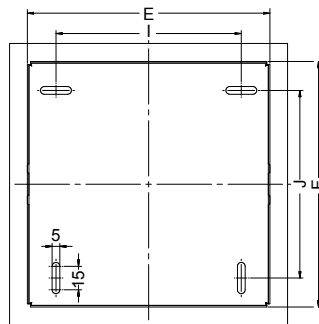

### Dimensions / Abmessungen

TYPE	P[W]	Light Source	Φ [lm]	Weight [kg]	Color
KUBIK IN LED K	1x1,7 W (3 W)	LED	830/840	0,60	White
KUBIK IN LED K	2x1,7 W (5 W)	LED	124/152	0,60	White
KUBIK IN LED K	3x1,7 W (7 W)	LED	248/304	0,60	White
KUBIK IN LED K	4x1,7 W (10 W)	LED	372/456	0,60	White
KUBIK IN LED P	4x1,7 W (10 W)	LED	496/608	0,60	White
KUBIK IN LED P	6x1,7 W (13 W)	LED	496/608	0,60	White
KUBIK IN LED P	8x1,7 W (15 W)	LED	744/912	0,60	White
KUBIK IN LED P/380X135	8 W	LED	992/1216	0,60	White
KUBIK IN LED P/430X150	8 W	LED	1100	0,60	White