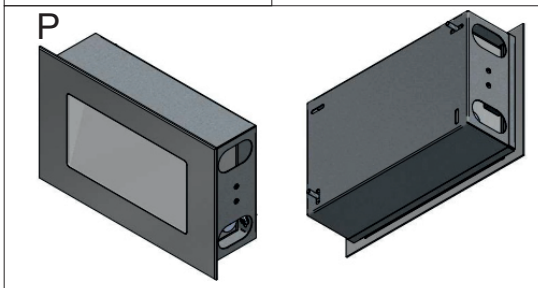

Luminaire options / Leuchtenoptionen

Control gear / Vorschaltgeräte:

E driver
Treiber

WARNING!
Technical data may be changed. Photos of the luminaires may differ from reality. Last updated 26.04.2018.
Other options of the luminaire available on request.

ACHTUNG!
Technische Daten können verändert werden. Abbildungen der Leuchten können von der Wirklichkeit abweichen. Die letzte Aktualisierung fand am 26.04.2018 statt. Andere Optionen der Leuchte sind nach Anfrage erhältlich.