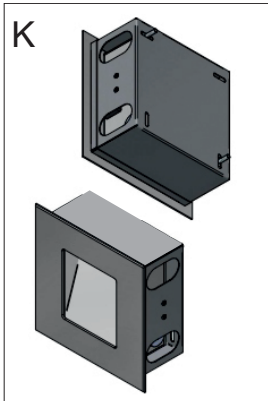

Luminaire options / Leuchtenoptionen

Control gear / Vorschaltgeräte:

E driver
Treiber

WARNING!
Technical data may be changed. Photos of the luminaires may differ from reality. Last updated 26.04.2018.
Other options of the luminaire available on request.

ACHTUNG!
Technische Daten können verändert werden. Abbildungen der Leuchten können von der Wirklichkeit abweichen. Die letzte Aktualisierung fand am 26.04.2018 statt. Andere Optionen der Leuchte sind nach Anfrage erhältlich.