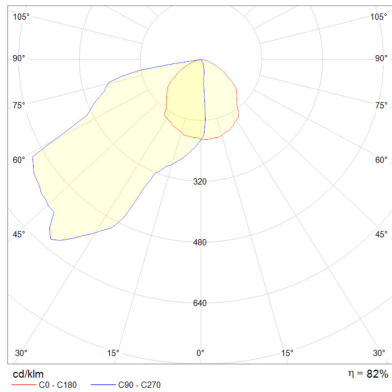

### Dimensions / Abmessungen

TYPE	P[W]	Light Source	Φ [lm]	Weight [kg]	Color
KUBIK IN LED K	1x1,7 W (3 W)	LED	830/840	0,60	White
KUBIK IN LED K	2x1,7 W (5 W)	LED	124/152	0,60	White
KUBIK IN LED K	3x1,7 W (7 W)	LED	248/304	0,60	White
KUBIK IN LED K	4x1,7 W (10 W)	LED	372/456	0,60	White
KUBIK IN LED P	4x1,7 W (10 W)	LED	496/608	0,60	White
KUBIK IN LED P	6x1,7 W (13 W)	LED	496/608	0,60	White
KUBIK IN LED P	8x1,7 W (15 W)	LED	744/912	0,60	White
KUBIK IN LED P/380X135	8 W	LED	992/1216	0,60	White
KUBIK IN LED P/430X150	8 W	LED	1100	0,60	White