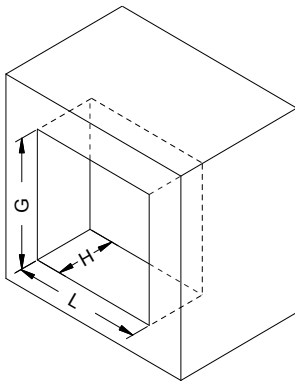

### Dimensions / Abmessungen

TYPE	P[W]	Light Source	Φ [lm]	Weight [kg]	Color
KUBIK IN LED K	1x1,7 W (3 W)	LED	830/840	0,60	White
KUBIK IN LED K	2x1,7 W (5 W)	LED	124/152	0,60	White
KUBIK IN LED K	3x1,7 W (7 W)	LED	248/304	0,60	White
KUBIK IN LED K	4x1,7 W (10 W)	LED	372/456	0,60	White
KUBIK IN LED P	4x1,7 W (10 W)	LED	496/608	0,60	White
KUBIK IN LED P	6x1,7 W (13 W)	LED	496/608	0,60	White
KUBIK IN LED P	8x1,7 W (15 W)	LED	744/912	0,60	White
KUBIK IN LED P/380X135	8 W	LED	992/1216	0,60	White
KUBIK IN LED P/430X150	8 W	LED	1100	0,60	White